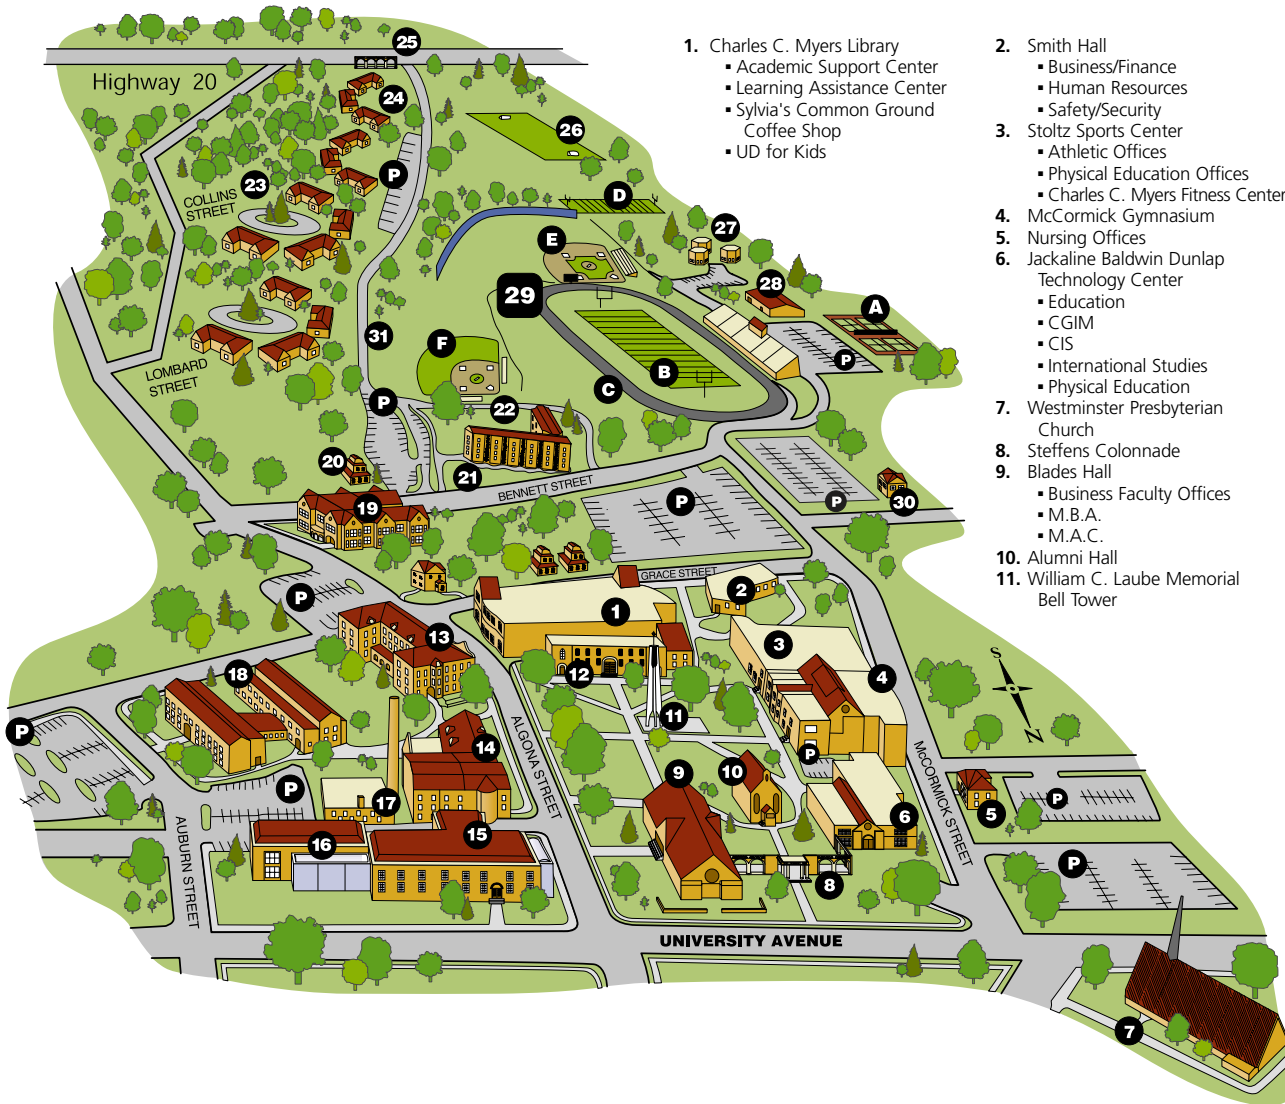

UNIVERSITY OF DUBUQUE *and* UNIVERSITY OF DUBUQUE THEOLOGICAL SEMINARY

CAMPUS MAP

1. Charles C. Myers Library
 - Academic Support Center
 - Learning Assistance Center
 - Sylvia's Common Ground Coffee Shop
 - UD for Kids

2. Smith Hall
 - Business/Finance
 - Human Resources
 - Safety/Security
3. Stoltz Sports Center
 - Athletic Offices
 - Physical Education Offices
 - Charles C. Myers Fitness Center
4. McCormick Gymnasium
5. Nursing Offices
6. Jackaline Baldwin Dunlap Technology Center
 - Education
 - CGIM
 - CIS
 - International Studies
 - Physical Education
7. Westminster Presbyterian Church
8. Steffens Colonnade
9. Blades Hall
 - Business Faculty Offices
 - M.B.A.
 - M.A.C.
10. Alumni Hall
11. William C. Laube Memorial Bell Tower

- Student Offices
 - Student Union/Underground
15. Science Center - Goldthorp Wing
 - Sciences
 - Mathematics
 16. Science Center expansion - East Wing
 17. Heating Plant
 18. Aitchison Residence Hall
 19. Myers Teaching and Administrative Center
 20. ROTC
 21. Cassat Residence Hall
 22. Donnell Residence Hall
 23. Seminary Village
 24. University Park Village
 25. Conlon Colonnade
 26. Oyen Soccer Field
 27. Potterveld Apartments
 - A. Farber Tennis Courts
 - B. Chalmers Field
 - C. Miller Track
 - D. Football Practice Field
 - E. Baseball Field
 - F. Softball Field
 28. Maintenance/Custodial Offices
 29. Chlapaty Sports Complex
 - A. Farber Tennis Courts
 - B. Chalmers Field
 - C. Miller Track
 - D. Football Practice Field
 - E. Baseball Field
 - F. Softball Field
 30. Band House
 31. University Parkway
- P** Parking Areas
- There is visitor parking in the lot next to McCormick Street, by the football field, and across from Severance Hall. Before parking in these areas, visitors must obtain a parking permit from the Security Office.